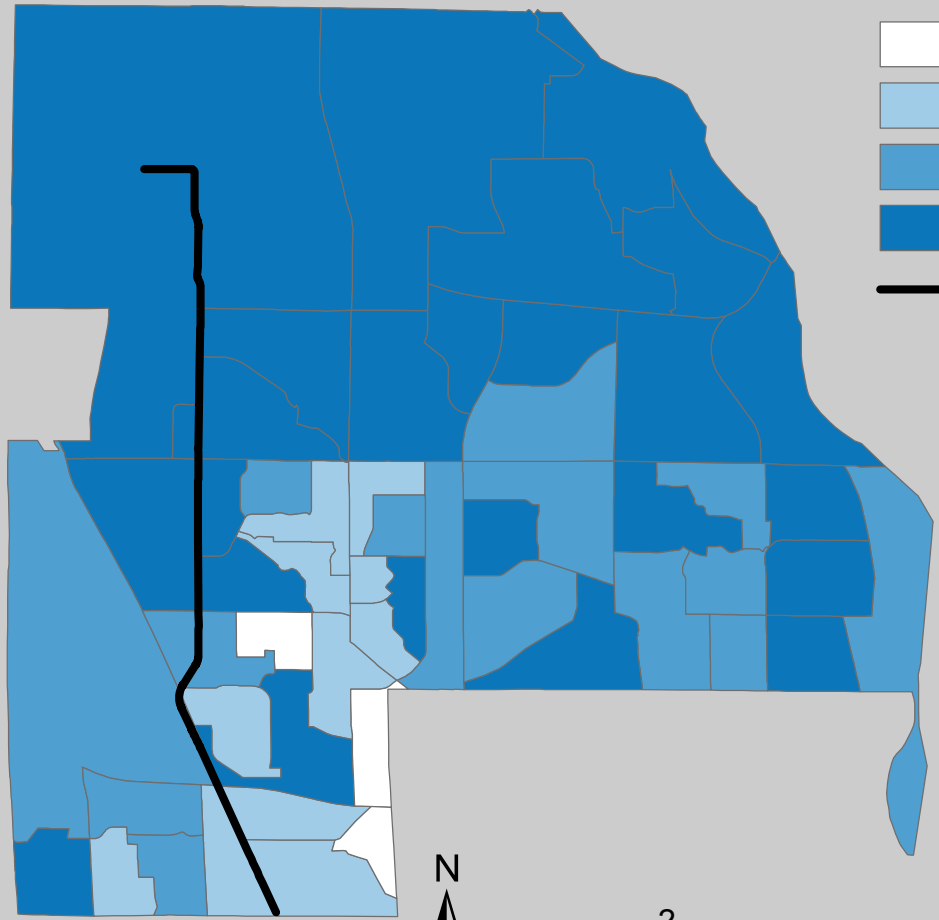

# Median Income

- Less than \$30,000
- \$30,000-49,999
- \$50,000-74999
- Greater than \$75000
- Planned Blue Line Extension

Data Source:  
2014 American Community Survey